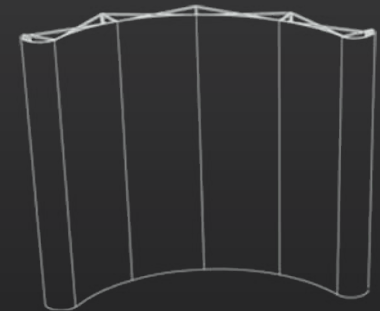

4 Graphic Panel Total

111 1/2" w X 89 1/2" h

With Graphic Ends

Add 19" w per end cap

Round Graphic End Panels

19" w X 89 1/2" h

Actual End Cap Size

19" w X 92 1/2" h

Case Wrap 78" w X 30" h

ARTWORK GUIDELINES | No Quark or InDesign files | ONLY psd, eps, ai, tiff files accepted | A PDF of JPEG proof must be submitted along with every print file | No packaged links or fonts of any kinds | Embed all pictures and outline fonts | All files should be generated at full scale 100dpi | No scaled down graphics | Include all PMS colors written in PDF or JPEG proof submitted | Include 1/2in bleed on all four sides of every print file submitted