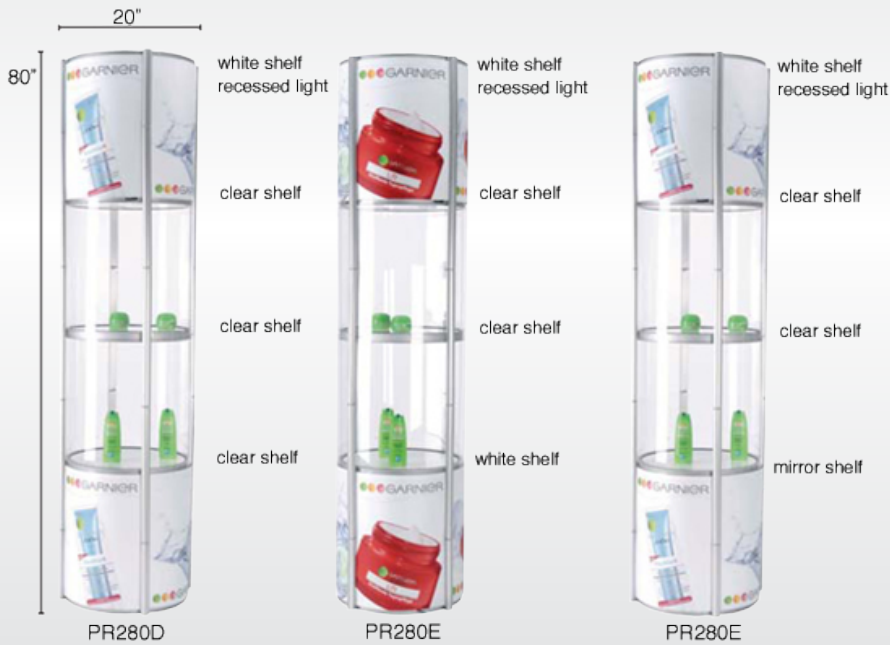

»» HANGING SIGNS RENTALS

To get your tradeshow booth noticed from a distance, Evo Exhibits offers a wide variety of Hanging Signs. All Evo Exhibits Hanging Signs are made from a lightweight aluminum tubing frame and tensioned fabric cover. They are easy to transport and hang, and can be connected to a motor to rotate the Hanging Sign while on display.

Pinwheel Hanging Sign

Hardware \$695, Graphic \$2,845

Size: 10' wide, 48" high

INCLUDES

- Lightweight Aluminum Tubes
- Easy Push-button Connectors
- Pillowcase Tension Fabric Graphics with linear
- Engineered Hanging Hardware
- Cables and Case

EVO PIROUET RENTALS

The easiest, most complete portable kiosk for any environment!

PACKAGE PRICE
\$495
 with white panels
\$995 with graphic panels

INCLUDES

- > The Pirouet kiosk features a no tool assembly that "twists" into place quickly from 11" high to 80" high in 30 seconds.
- > Three Kit options with customizable graphic and acrylic panels slide into channel grooves for a fast install.
- > Pre-installed shelving includes recessed lighting - no hiding wires or attaching fixtures.
- > Wheeled flat hard case