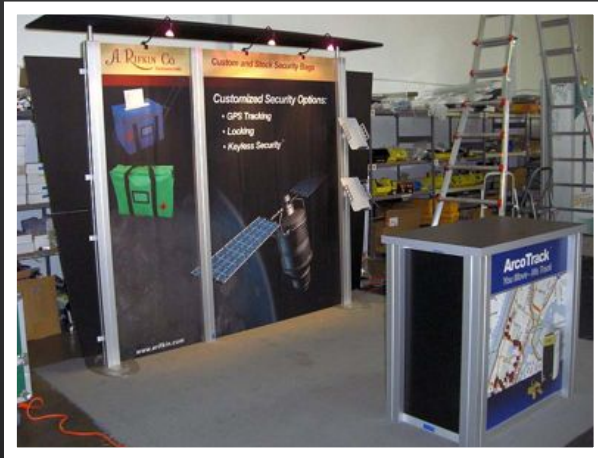

EVO EDGE

10X10 Rental MAC Gallery