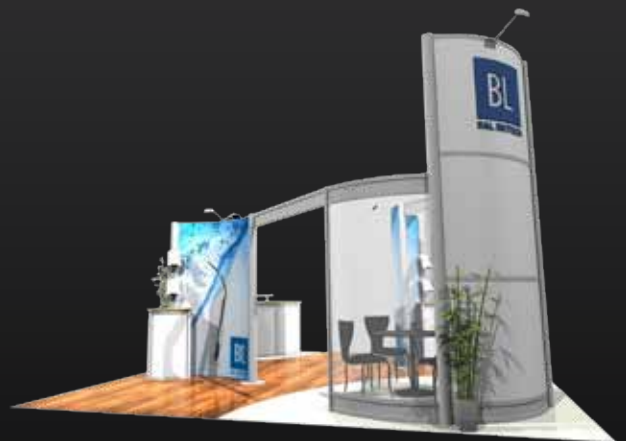

EVO ELEMENT

20X20 Rental **RIO**

Go green without compromising design or your budget! Evo Exhibits is also pleased to offer our Evo Element line of environmentally-friendly trade show exhibits as rentals. These green exhibits utilize a wide variety of sustainable materials including recycled aluminum extrusions, bamboo plywood, sorghum board, and graphics made from recycled soda bottles.

PACKAGE PRICE

\$9,775

Including hardware rental
and graphic purchase

INCLUDES

- Four Paradise Tension Fabric Graphics (made of 100% recycled soda bottles)
- Large Curved Locking Reception Counter with White Panels / Bamboo Top with Standoff Graphic
- Three White Laminate Tower Panels
- Two Surface Logos for Tower
- Two Frosted Eco Poly Tower Panels
- Six LED Energy-Efficient Lights

**Flooring rental, shipping and labor quoted separately.

TEL 888.404.4224 WEB www.evoexhibits.com EMAIL info@evoexhibits.com

EVO ELEMENT

20X20 Rental **RIO**

Go green without compromising design or your budget! Evo Exhibits is also pleased to offer our Evo Element line of environmentally-friendly trade show exhibits as rentals. These green exhibits utilize a wide variety of sustainable materials including recycled aluminum extrusions, bamboo plywood, sorghum board, and graphics made from recycled soda bottles.

PACKAGE PRICE

\$9,775

Including hardware rental and graphic purchase

OPTIONAL RENTAL ACCESSORIES

- Four Small Curved Locking Pedestal Counters (White Laminate / Bamboo Top) - **\$550 each**
- Curved Locking Tower Counter (White Laminate / Bamboo Top) - **\$650**
- 10' Diameter 42" High Fabric Hanging Sign Hardware - **\$495**
- Hanging Sign Pillow Tension Fabric Graphic with Liner - **\$2,610**
- Tower Extension from 12' to 15' - **ADD \$400**
- Monitor Mount (for up to 32" Monitors) - **\$25 each**
- Plasma Mount for Either Side of Tower - **\$155 each**
- Metal Literature Rack - **\$35 each**