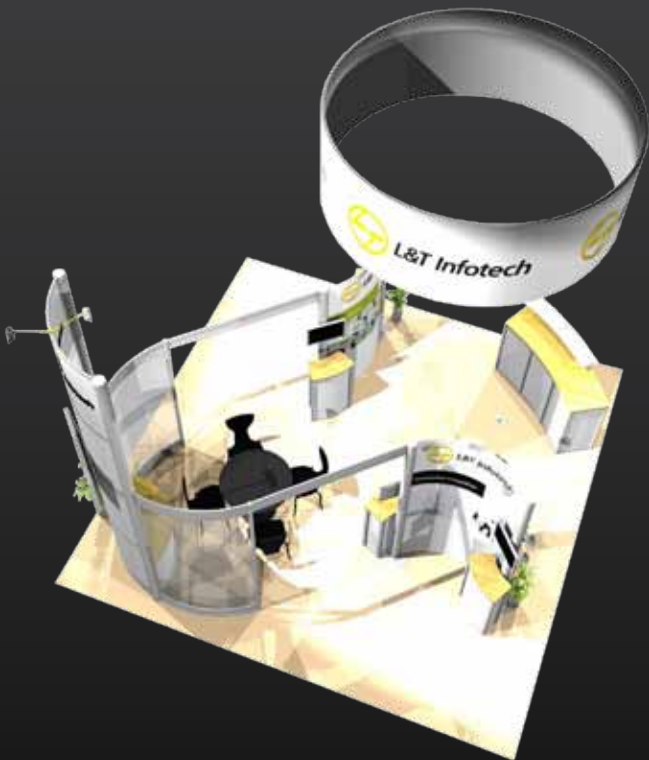

EVO ELEMENT

20X20 Rental **RIO**

Go green without compromising design or your budget! Evo Exhibits is also pleased to offer our Evo Element line of environmentally-friendly trade show exhibits as rentals. These green exhibits utilize a wide variety of sustainable materials including recycled aluminum extrusions, bamboo plywood, sorghum board, and graphics made from recycled soda bottles.

PACKAGE PRICE

\$9,775

Including hardware rental
and graphic purchase

INCLUDES

- Four Paradise Tension Fabric Graphics (made of 100% recycled soda bottles)
- Large Curved Locking Reception Counter with White Panels / Bamboo Top with Standoff Graphic
- Three White Laminate Tower Panels
- Two Surface Logos for Tower
- Two Frosted Eco Poly Tower Panels
- Six LED Energy-Efficient Lights

**Flooring rental, shipping and labor quoted separately.

TEL 888.404.4224 WEB www.evoexhibits.com EMAIL info@evoexhibits.com

EVO ELEMENT

20X20 Rental **RIO**

Go green without compromising design or your budget! Evo Exhibits is also pleased to offer our Evo Element line of environmentally-friendly trade show exhibits as rentals. These green exhibits utilize a wide variety of sustainable materials including recycled aluminum extrusions, bamboo plywood, sorghum board, and graphics made from recycled soda bottles.

PACKAGE PRICE

\$9,775

Including hardware rental and graphic purchase

OPTIONAL RENTAL ACCESSORIES

- Four Small Curved Locking Pedestal Counters (White Laminate / Bamboo Top) - **\$550 each**
- Curved Locking Tower Counter (White Laminate / Bamboo Top) - **\$650**
- 10' Diameter 42" High Fabric Hanging Sign Hardware - **\$495**
- Hanging Sign Pillow Tension Fabric Graphic with Liner - **\$2,610**
- Tower Extension from 12' to 15' - **ADD \$400**
- Monitor Mount (for up to 32" Monitors) - **\$25 each**
- Plasma Mount for Either Side of Tower - **\$155 each**
- Metal Literature Rack - **\$35 each**