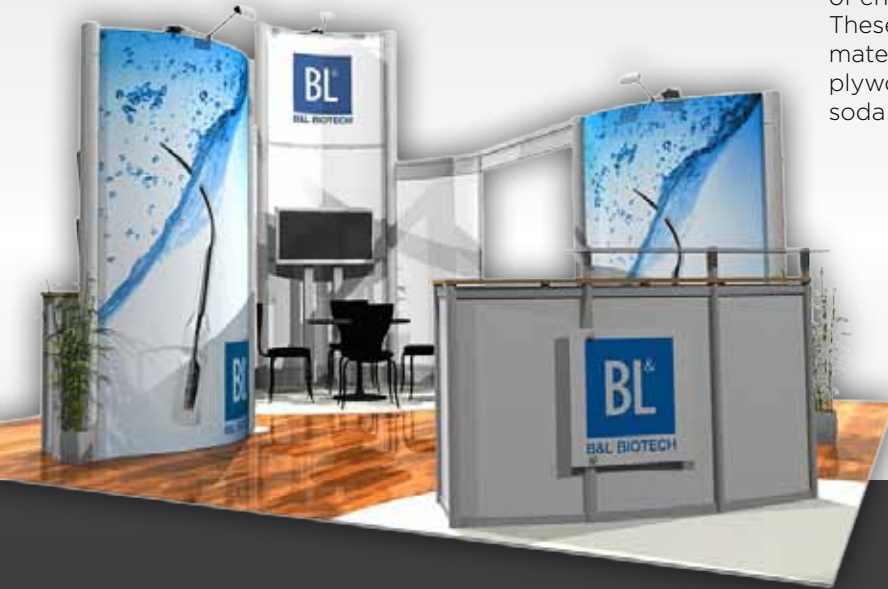

EVO ELEMENT

20X20 Rental **RIO**

Go green without compromising design or your budget! Evo Exhibits is also pleased to offer our Evo Element line of environmentally-friendly trade show exhibits as rentals. These green exhibits utilize a wide variety of sustainable materials including recycled aluminum extrusions, bamboo plywood, sorghum board, and graphics made from recycled soda bottles.

PACKAGE PRICE

\$9,775

Including hardware rental
and graphic purchase

INCLUDES

- Four Paradise Tension Fabric Graphics (made of 100% recycled soda bottles)
- Large Curved Locking Reception Counter with White Panels / Bamboo Top with Standoff Graphic
- Three White Laminate Tower Panels
- Two Surface Logos for Tower
- Two Frosted Eco Poly Tower Panels
- Six LED Energy-Efficient Lights

**Flooring rental, shipping and labor quoted separately.

TEL 888.404.4224 WEB www.evoexhibits.com EMAIL info@evoexhibits.com

EVO ELEMENT

20X20 Rental **RIO**

Go green without compromising design or your budget! Evo Exhibits is also pleased to offer our Evo Element line of environmentally-friendly trade show exhibits as rentals. These green exhibits utilize a wide variety of sustainable materials including recycled aluminum extrusions, bamboo plywood, sorghum board, and graphics made from recycled soda bottles.

PACKAGE PRICE

\$9,775

Including hardware rental and graphic purchase

OPTIONAL RENTAL ACCESSORIES

- Four Small Curved Locking Pedestal Counters (White Laminate / Bamboo Top) - **\$550 each**
- Curved Locking Tower Counter (White Laminate / Bamboo Top) - **\$650**
- 10' Diameter 42" High Fabric Hanging Sign Hardware - **\$495**
- Hanging Sign Pillow Tension Fabric Graphic with Liner - **\$2,610**
- Tower Extension from 12' to 15' - **ADD \$400**
- Monitor Mount (for up to 32" Monitors) - **\$25 each**
- Plasma Mount for Either Side of Tower - **\$155 each**
- Metal Literature Rack - **\$35 each**