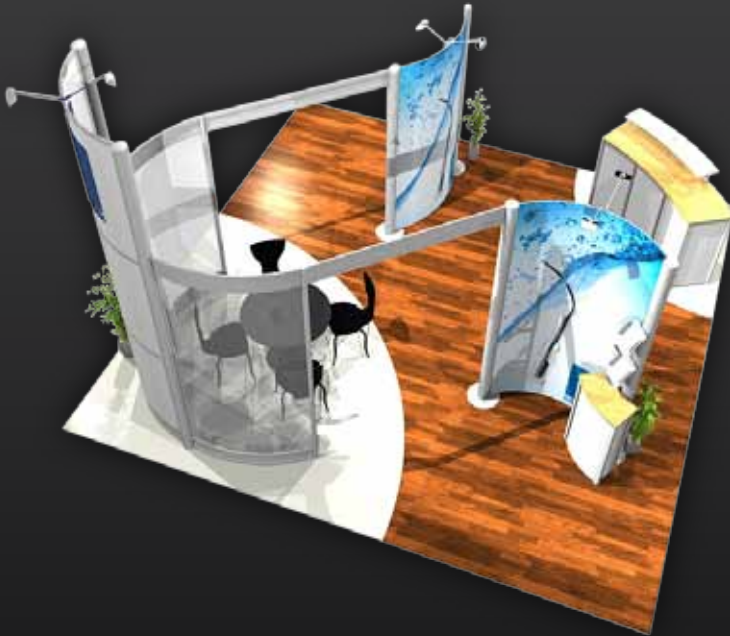

EVO ELEMENT

20X20 Rental **RIO**

Go green without compromising design or your budget! Evo Exhibits is also pleased to offer our Evo Element line of environmentally-friendly trade show exhibits as rentals. These green exhibits utilize a wide variety of sustainable materials including recycled aluminum extrusions, bamboo plywood, sorghum board, and graphics made from recycled soda bottles.

PACKAGE PRICE

\$9,775

Including hardware rental
and graphic purchase

INCLUDES

- Four Paradise Tension Fabric Graphics (made of 100% recycled soda bottles)
- Large Curved Locking Reception Counter with White Panels / Bamboo Top with Standoff Graphic
- Three White Laminate Tower Panels
- Two Surface Logos for Tower
- Two Frosted Eco Poly Tower Panels
- Six LED Energy-Efficient Lights

**Flooring rental, shipping and labor quoted separately.

TEL 888.404.4224 WEB www.evoexhibits.com EMAIL info@evoexhibits.com

EVO ELEMENT

20X20 Rental **RIO**

Go green without compromising design or your budget! Evo Exhibits is also pleased to offer our Evo Element line of environmentally-friendly trade show exhibits as rentals. These green exhibits utilize a wide variety of sustainable materials including recycled aluminum extrusions, bamboo plywood, sorghum board, and graphics made from recycled soda bottles.

PACKAGE PRICE

\$9,775

Including hardware rental and graphic purchase

OPTIONAL RENTAL ACCESSORIES

- Four Small Curved Locking Pedestal Counters (White Laminate / Bamboo Top) - **\$550 each**
- Curved Locking Tower Counter (White Laminate / Bamboo Top) - **\$650**
- 10' Diameter 42" High Fabric Hanging Sign Hardware - **\$495**
- Hanging Sign Pillow Tension Fabric Graphic with Liner - **\$2,610**
- Tower Extension from 12' to 15' - **ADD \$400**
- Monitor Mount (for up to 32" Monitors) - **\$25 each**
- Plasma Mount for Either Side of Tower - **\$155 each**
- Metal Literature Rack - **\$35 each**